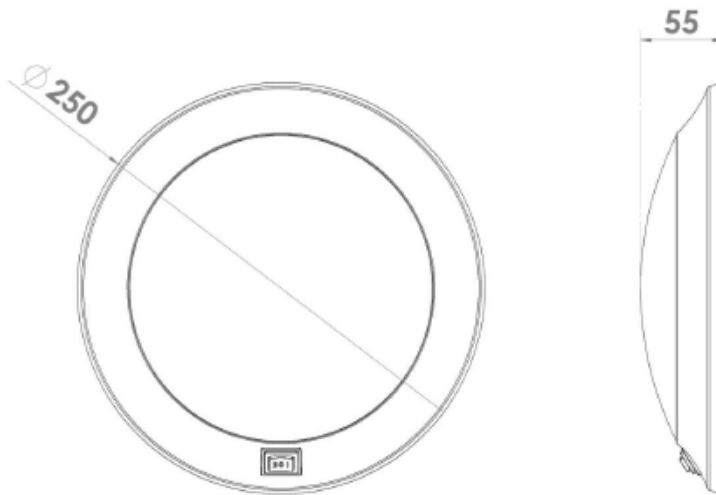

auto electrical parts

Technical Information Sheet

Part No. 0-668-44

Low Profile LED Lamp

Durite's Low Profile LED Lamp. 12-24volt. 72 LED's. On/off rocker switch. Plastic ABS Base. Polycarbonate Lens. 3P Switch. White Night Light Function.

Additional information

Red wire 12v +ve
Black wire -ve ground

For 24v application, connect the voltage converter (included with product). Orange wire 24v +ve.

Technical Drawing (not to scale)

Base Dia. 250mm x 55MM (H)

Specification

Voltage	12-24 Volts DC
Lumens	1152Lm
Material:	Base: ABS Plastic. Lens: Polycarbonate
Colour	White
Certificate	CE
Dimensions	Please see above

The information contained in this document is correct to the best of our knowledge at the time of printing. However, specifications may change at any time without notice.